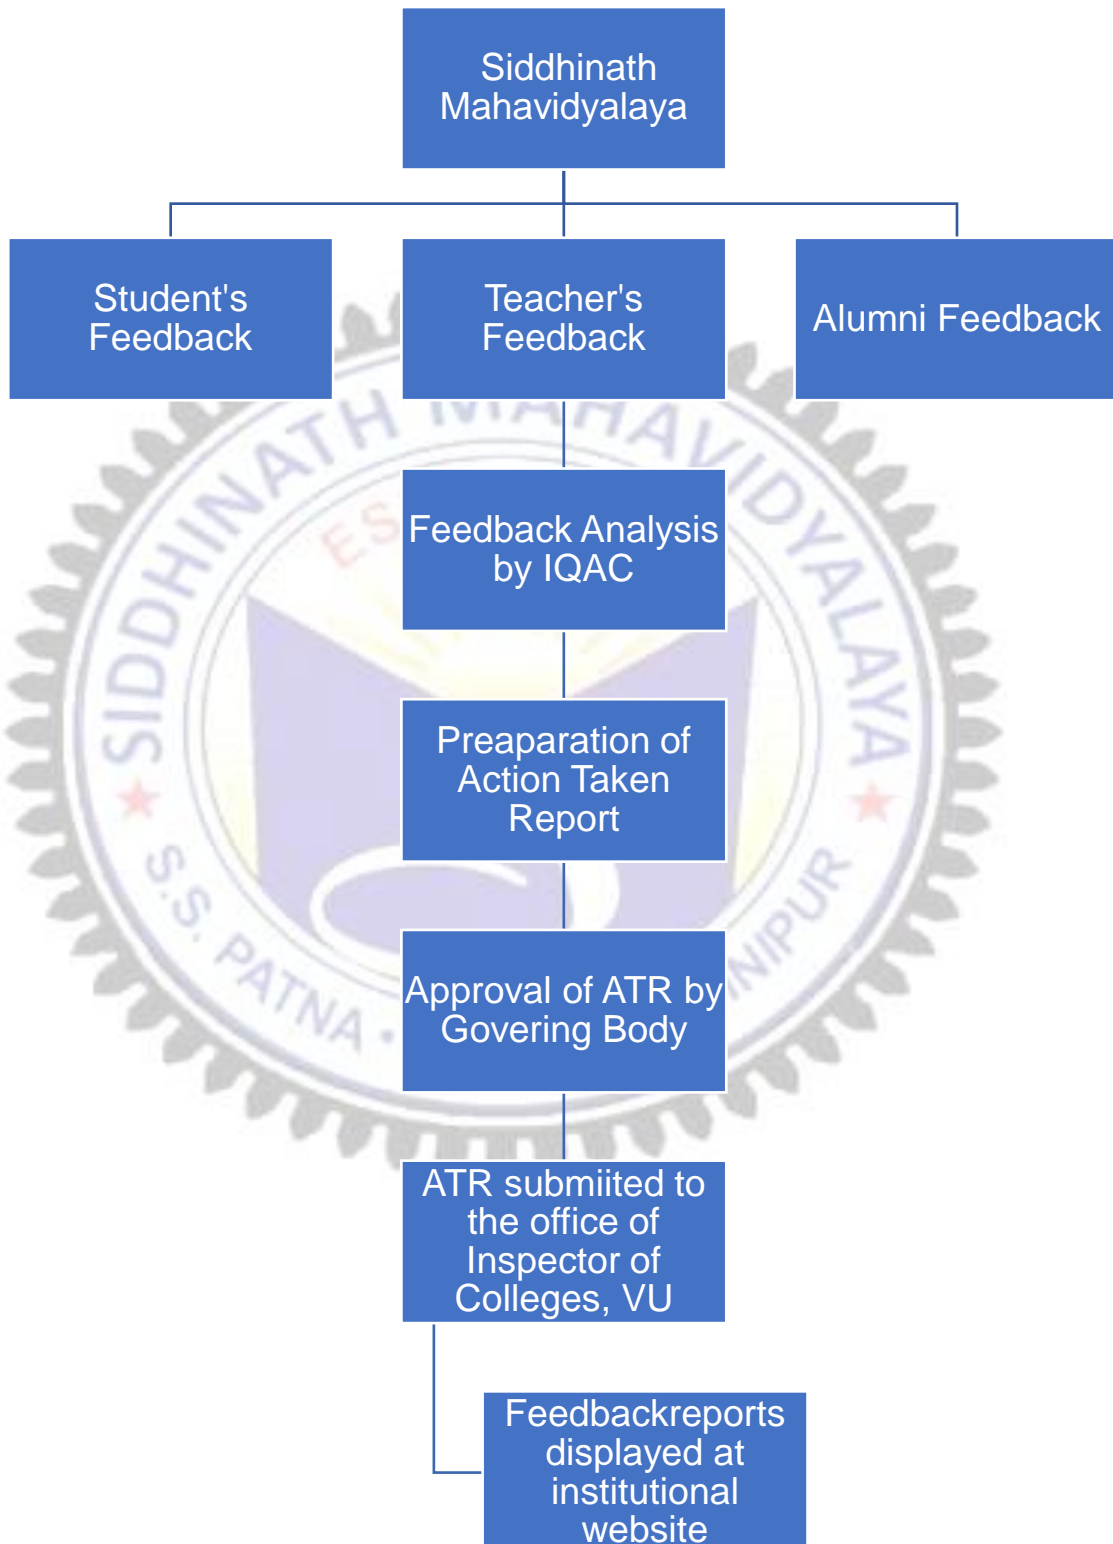

SIDDHINATH MAHAVIDYALAYA

(Govt. Aided)

Estd. - 2013

SHYAMSUNDARPUR PATNA • PANSKURA • PURBA MEDINIPUR • PIN - 721139 • Phone - 03228-255030

email - siddhinathmahavidyalaya@gmail.com

Feedback Flow Chart